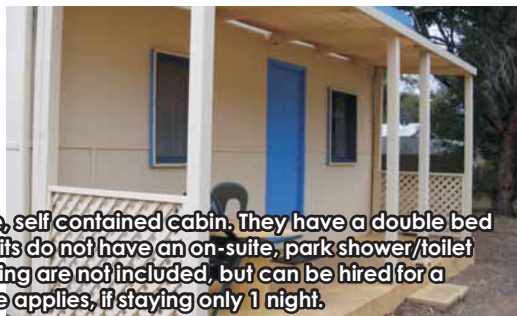

Our Parade Units are a studio style, self contained, en-suite unit. They have a double bed and either bunk beds or single beds. Linen, towels and bedding are not included, but can be hired for a small fee. Single night surcharge applies, if staying only 1 night.

**Basic Fishermen's Cabins: Caters for up to 4 people.**

Basic Fishermen's Cabins are a small studio style, self contained cabin. They have a double bed and either a bunk bed or single bed. These units do not have an on-site, park shower/toilet block are close by. Linen, towels and bedding are not included, but can be hired for a small fee. Single night surcharge applies, if staying only 1 night.

**Honeymoon Suit: Caters for 2 people.**

Our Honeymoon Suit has 1 bedroom with a double bed. It is self contained and has an en-suite shower/toilet. Linen, towels and bedding are included. Single night surcharge applies, if staying only 1 night.

**Park Units: Caters for up to 4 people.**

Our Park Units have 2 bedrooms. One with a double bed the other a bunk bed. They are self contained and have an en-suite shower/toilet. Linen, towels and bedding are included. Single night surcharge applies, if staying only 1 night.