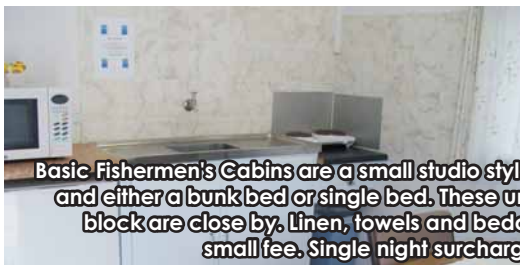

Our Parade Units are a studio style, self contained, en-suite unit. They have a double bed and either bunk beds or single beds. Linen, towels and bedding are not included, but can be hired for a small fee. Single night surcharge applies, if staying only 1 night.

**Basic Fishermen's Cabins: Caters for up to 4 people.**

Basic Fishermen's Cabins are a small studio style, self contained cabin. They have a double bed and either a bunk bed or single bed. These units do not have an on-site, park shower/toilet block are close by. Linen, towels and bedding are not included, but can be hired for a small fee. Single night surcharge applies, if staying only 1 night.

**Honeymoon Suit: Caters for 2 people.**

Our Honeymoon Suit has 1 bedroom with a double bed. It is self contained and has an en-suite shower/toilet. Linen, towels and bedding are included. Single night surcharge applies, if staying only 1 night.

**Park Units: Caters for up to 4 people.**

Our Park Units have 2 bedrooms. One with a double bed the other a bunk bed. They are self contained and have an en-suite shower/toilet. Linen, towels and bedding are included. Single night surcharge applies, if staying only 1 night.